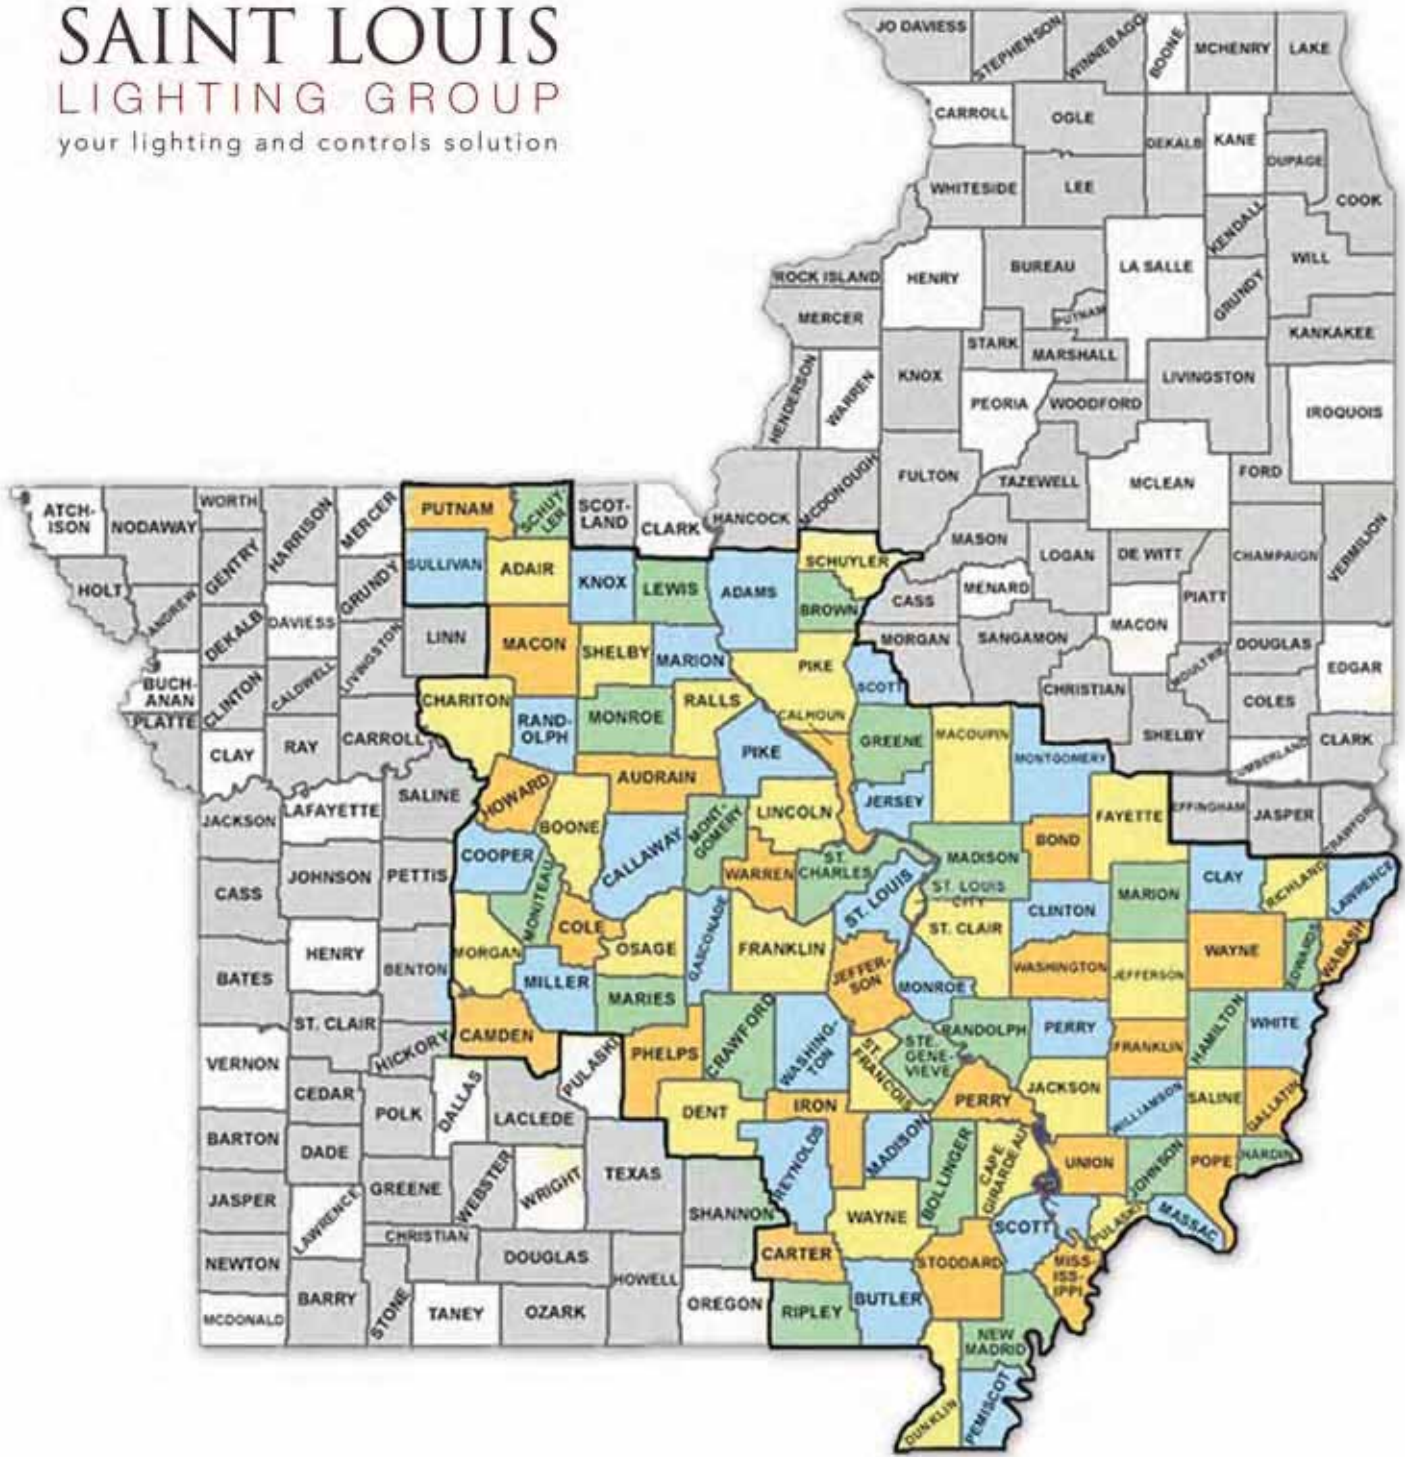

**SAINT LOUIS**  
**LIGHTING GROUP**  
your lighting and controls solution

slg territory map

OUR TERRITORY INCLUDES EASTERN MISSOURI  
AND SOUTHERN ILLINOIS